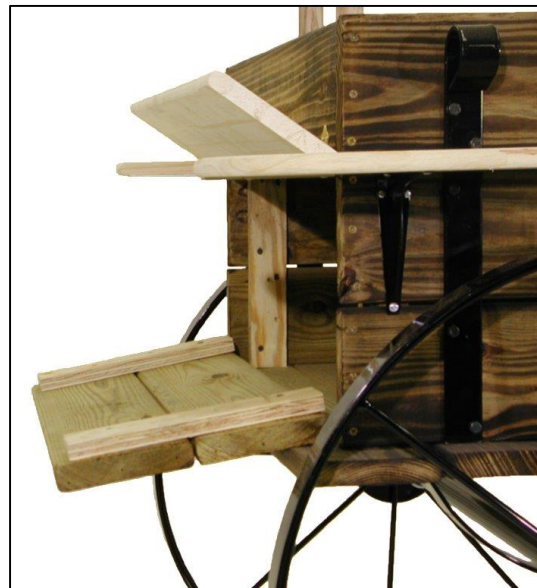

Extra Options

- Hitch
- Rubber Foam Wrapped Wheels
- Sealed Wood Finish

Dimensions:

Overall:

Length 78" - Width 38" - Height 50½"

Inside Box Dimensions:

Length 58" - Width 24" - Height 16½"

Back Door Opens for Inside Storage